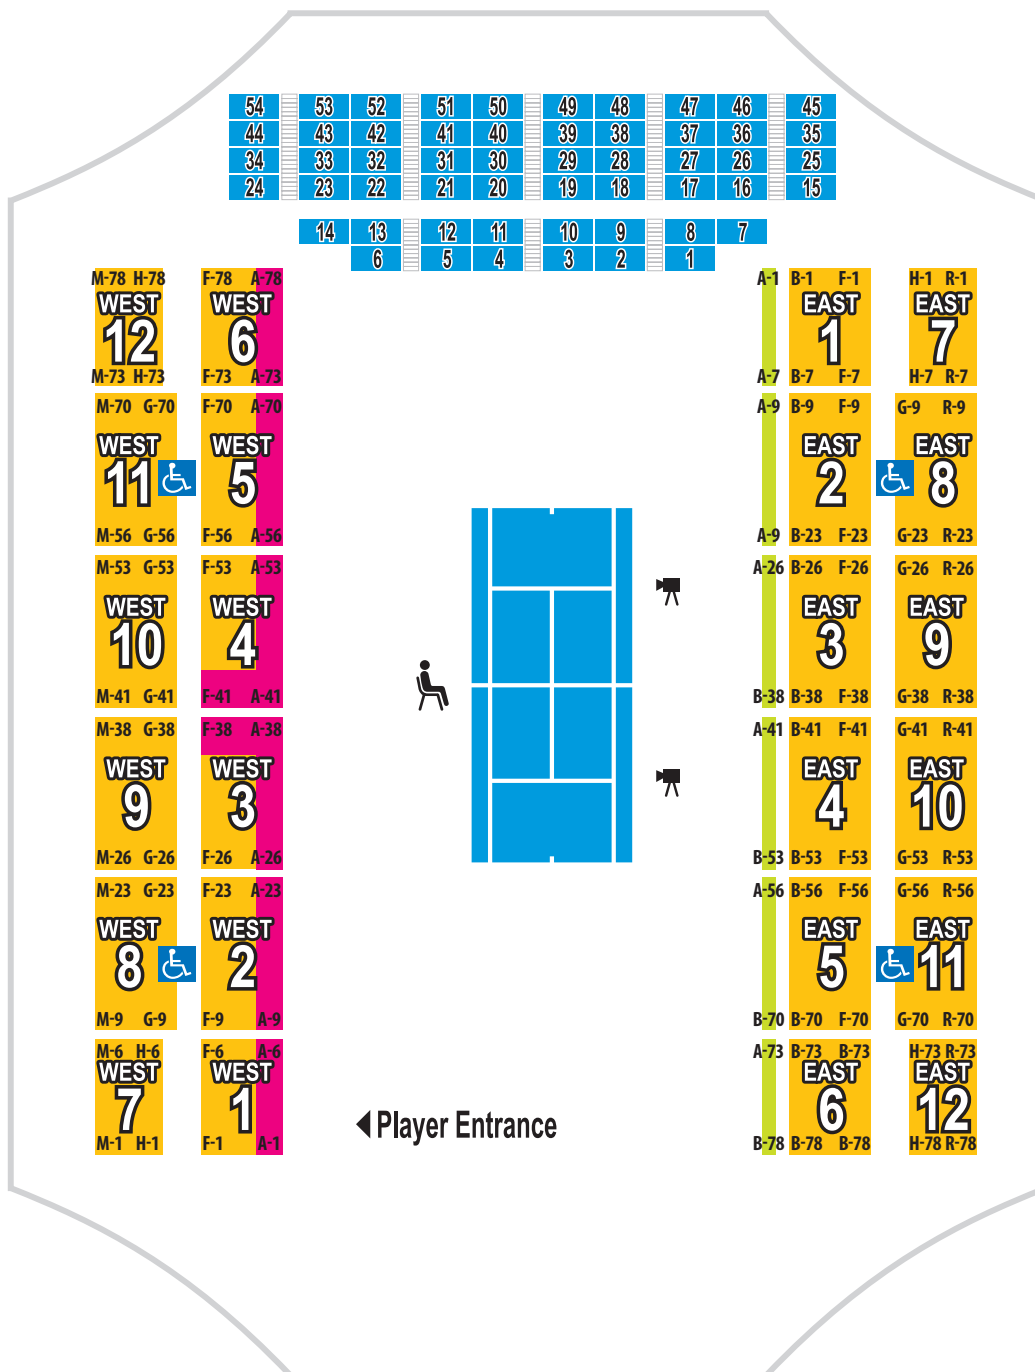

DOMAIN TENNIS CENTRE MAP

H O B A R T
I N T E R N A T I O N A L

- Corporate/VIP seating
- Super Row seating
- General seating
- Restricted viewing seating
- Accessibility and special needs seating

Please note: The Hobart International is an outdoor event. It is highly recommended that patrons bring appropriate protection from the sun and weather (i.e. hats, sunscreen, raincoats and warm clothing depending on the weather conditions) regardless of your location within the Domain Tennis Centre.

This map is subject to change.