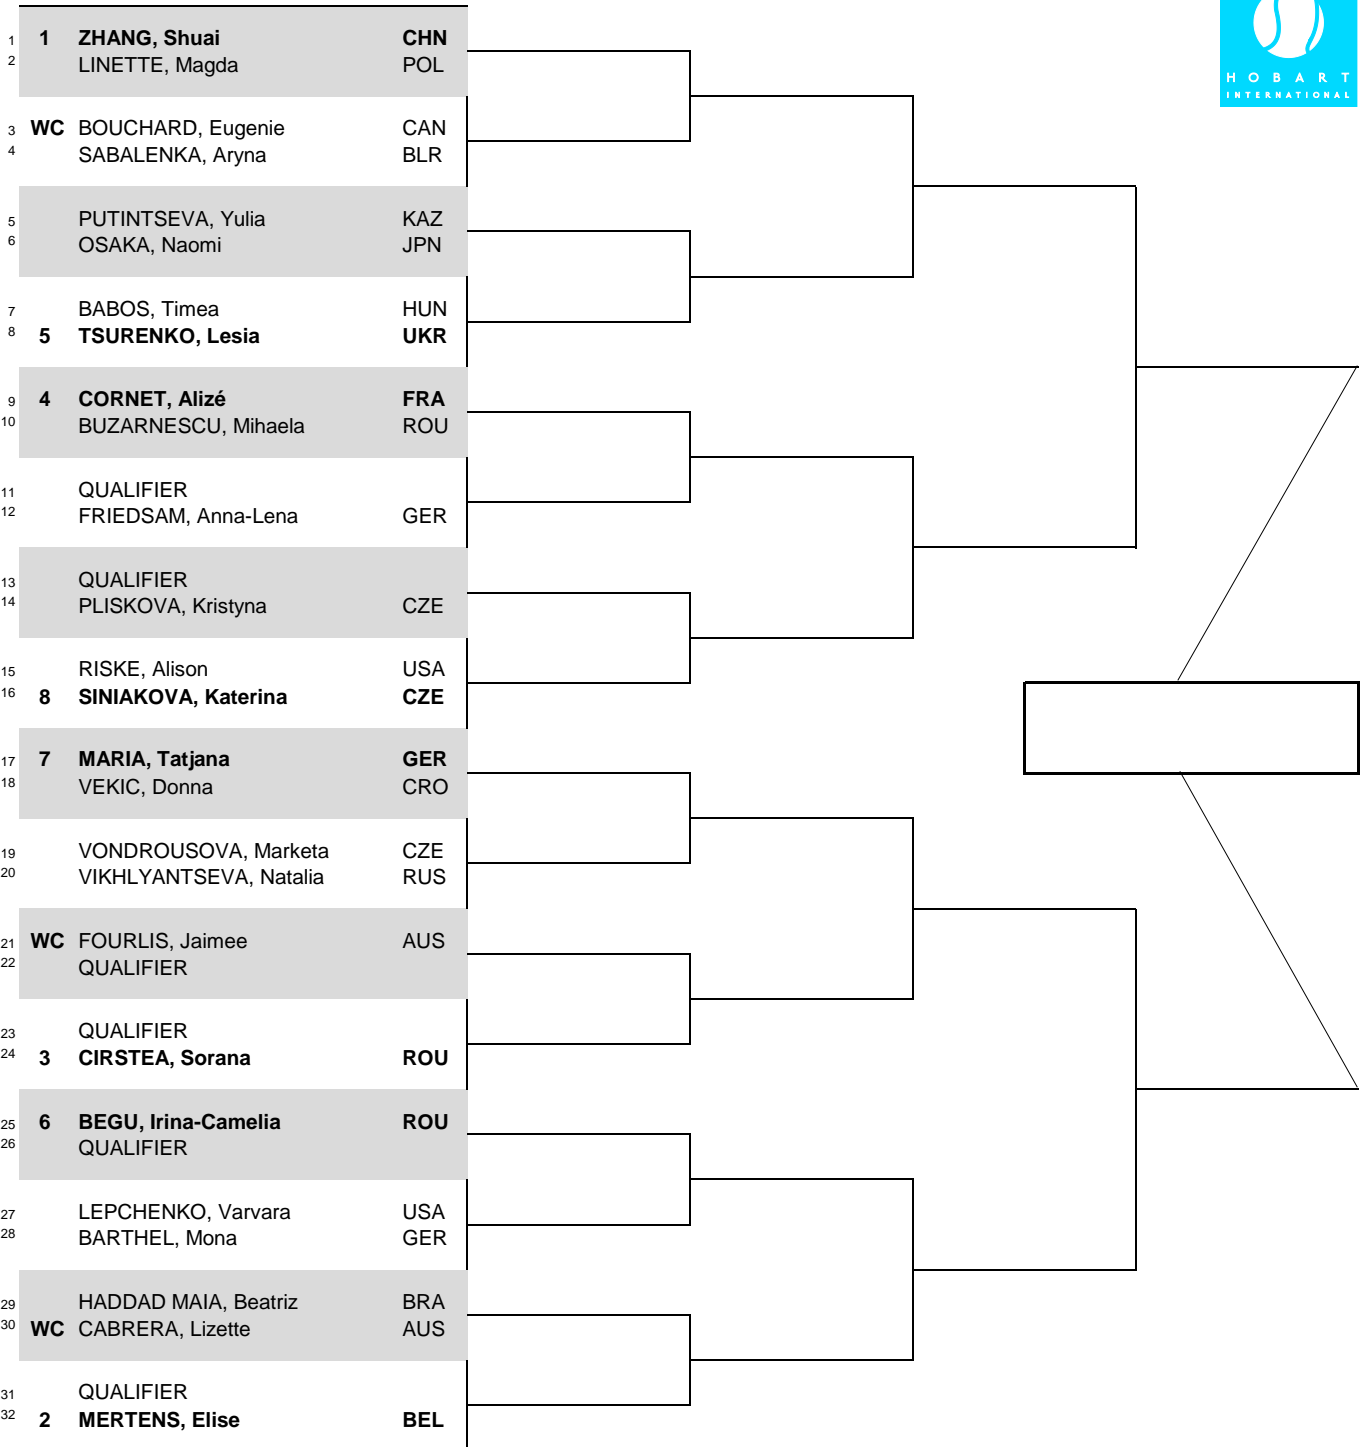

HOBART INTERNATIONAL

CITY, COUNTRY
Hobart, Tasmania

TOURNAMENT DATES
7 - 13 January 2018

SURFACE
Hard, Plexicushion

TOTAL FINANCIAL COMMITMENT
\$250,000

STATUS NAT MAIN DRAW SINGLES

WTA TOUR, Inc. © Copyright 2016

SEEDED PLAYERS	RANK	PRIZE MONEY	POINTS	ALTERNATES / LUCKY LOSERS	RETIREMENTS/WALKOVERS
1 ZHANG, Shuai	35	WINNER \$43,000	280		
2 MERTENS, Elise	36	FINALIST \$21,400	180		
3 CIRSTEA, Sorana	37	SEMI-FINALIST \$11,500	110		
4 CORNET, Alizé	38	QUARTER-FINALIST \$6,175	60	WITHDRAWALS	
5 TSURENKO, Lesia	42	SECOND ROUND \$3,400	30		
6 BEGU, Irina-Camelia	43	FIRST ROUND \$2,100	1		
7 MARIA, Tatjana	46	FOLLOW LIVE SCORING AT			
8 SINIAKOVA, Katerina	47	www.WTATENNIS.com			
LAST DIRECT ACCEPTANCE		Aryna Sabalenka - 73		WTA SUPERVISOR(S)	Mariana Alves